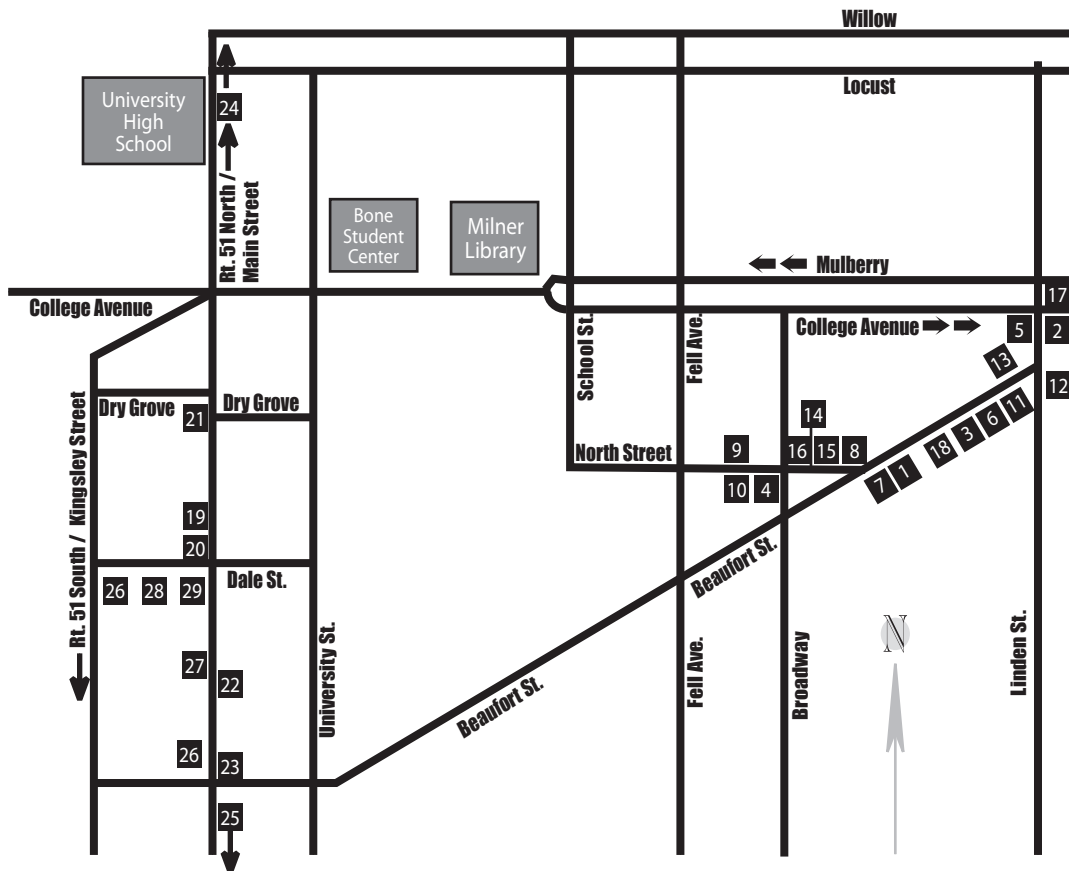

RESTAURANTS NEAR THE ILLINOIS STATE UNIVERSITY CAMPUS

Uptown Normal

1. Big Mouth (106 E. Beaufort)
2. Brewe-Ha's (102 S. Linden)
3. Coffeehouse & Deli (114 E. Beaufort)
4. Coffee Hound (205 W. North)
5. Cosi (138 E. Beaufort)
6. D.P. Dough (121 E. Beaufort)
7. Emack & Bolio's (103 E. Beaufort)
8. Garlic Press Market Cafe (106 W. North)
9. Harold's Chicken Shack (202 North)
10. Jimmy Johns (207 W. North)
11. LaBamba (129 E. Beaufort)
12. Lunker's (104 S. Linden)
13. Maggie Miley's Irish Pub (126 E. Beaufort)
14. Medici (120 W. North)
15. Micheleo's Pizza (116 North)
16. Primetime Pizza (122 E. Beaufort)
17. Pub II (102 N. Linden)
18. The Groove Cafe' (107 E. Beaufort)

Near Main Street

19. Avanti's Italian Restaurant (407 S. Main)
20. Denny's Doughnuts (503 S. Main)
21. Jimmy John's (305 S. Main)
22. Latte Time (706 S. Main)
23. McDonald's (804 S. Main)
24. Ming's Wok (1101 N. Main)
25. Monical's Pizza (1219 S. Main)
26. Papa John's Pizza (602 Kingsley)
27. Potbelly's Sandwich Works and Noodles (609 S. Main)
28. The Rock (607 Dale)
29. Zorba's (603 Dale)

Bone Student Center

- Burger King
- Freshen's
- Pizza Hut Express
- McAlister's
- The Cage I